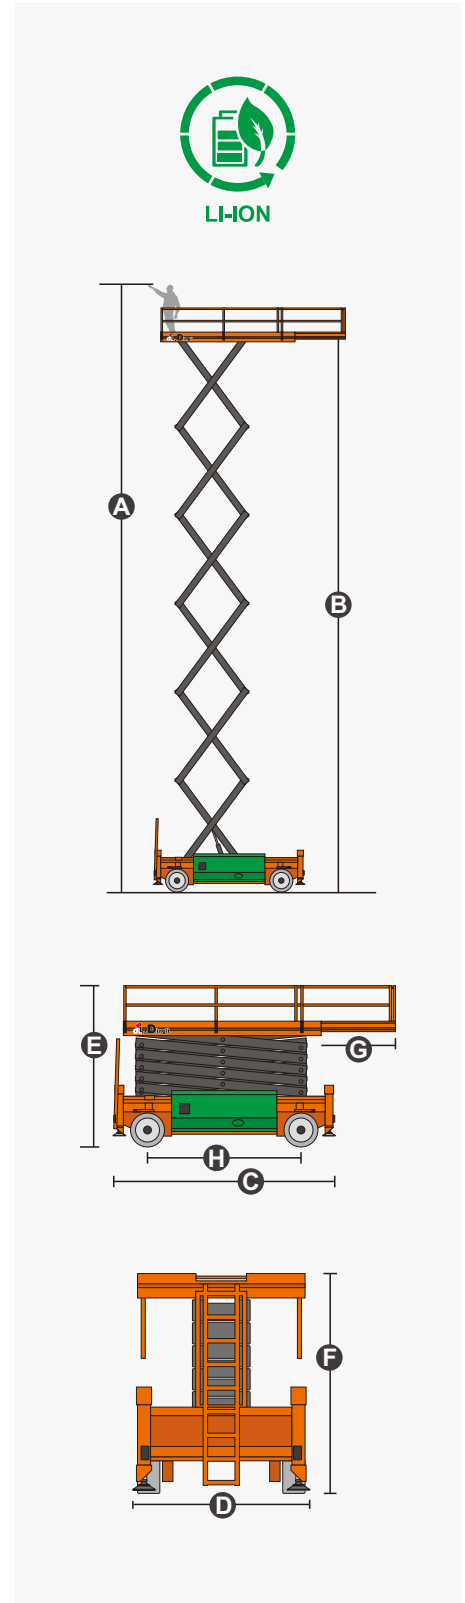

SPECIFICATIONS

Size	Metric	British
Max. Working Height A	32.00m	105ft
Max. Platform Height B	30.00m	98ft 5in
Overall Length C	6.73m	22ft 1in
Overall Width D	2.55m	8ft 4in
Overall Height(Rails Up) E	4.13m	13ft 7in
Overall Height(Rails Down) F	3.19m	10ft 6in
Platform Size(Length×Width)	6.20m×2.45m	20ft 4in×8ft
Platform Extension Size G	2.10m	6ft 11in
Ground Clearance	0.20m	8in
Wheelbase H	4.86m	15ft 11in
Turning Radius(Inside/Outside)	3.80m/6.30m	12ft 6in/20ft 8in
Tyres	15-625	15-625

Performance		
S.W.L	1000kg	2204lb
S.W.L On Extension	1000kg	2204lb
Max. Occupants (Indoor/Outdoor)	4/4	4/4
Gradeability	30%	30%
Travel Speed(Stowed)	3.5km/h	2.17mph
Travel Speed(Raised)	0.3km/h	0.19mph
Max. Working Slope	X-2°/Y-3°	X-2°/Y-3°
Up/Down Speed	160/120sec	160/120sec

FEATURES

Standard Items

- Proportional Joystick Controls
- Self-Locking Gates
- Automatic One-Way Platform Extension Deck
- Four-Wheel Drive
- Four-Wheel Steering
- Automatic Braking System
- Self-Weight Lowering System
- Tubing Explosion-Proof System
- Onboard Fault Diagnostic System
- Tilt Alarm
- Motion Alarm
- Horn
- Hour Meter
- Charging Protection System
- Flashing LED Beacon
- Foldable Guard Rails
- Drive Enable
- Charging Indicator
- Manual Brake Release
- Lanyard Attachment Point
- Tie-Down And Lifting Points
- Automatic Leveling Hydraulic Outriggers
- Emergency Pump
- Emergency Stop Button
- Platform Load Sense System
- Drivable At Full Height