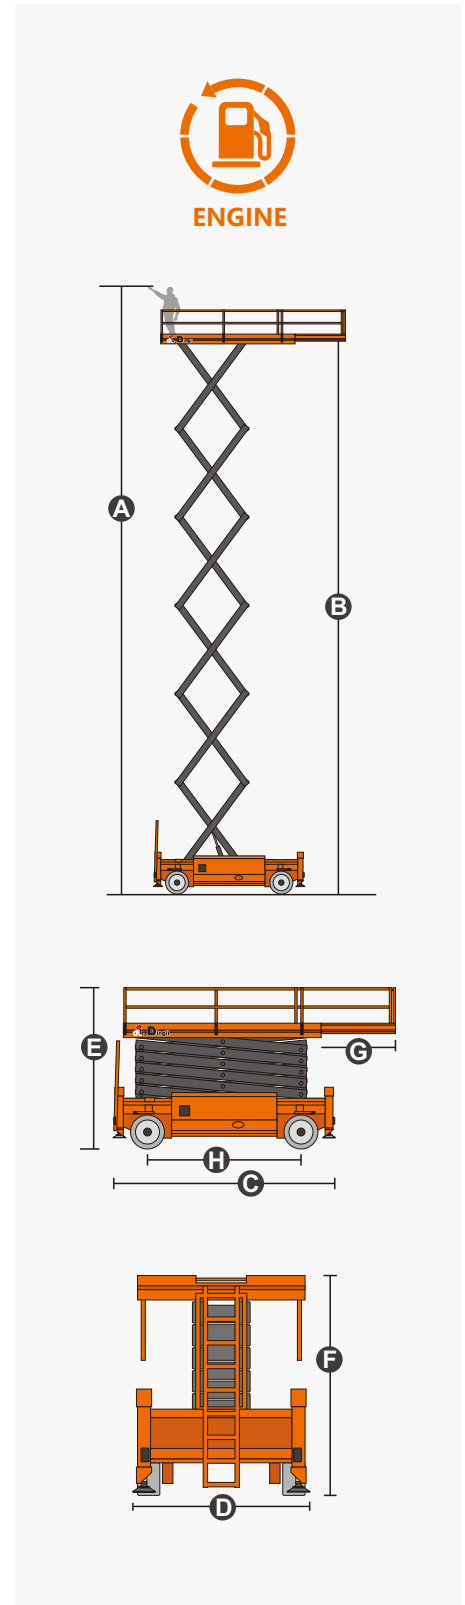

SPECIFICATIONS

Size	Metric	British
Max. Working Height A	28.00m	91ft 10in
Max. Platform Height B	26.00m	85ft 4in
Overall Length C	5.96m	19ft 7in
Overall Width D	2.50m	8ft 2in
Overall Height(Rails Up) E	4.13m	13ft 7in
Overall Height(Rails Down) F	3.19m	10ft 6in
Platform Size(Length×Width)	5.48m×2.45m	18ft×8ft
Platform Extension Size G	2.10m	6ft 11in
Ground Clearance	0.23m	9in
Wheelbase H	4.10m	13ft 5in
Turning Radius(Inside/Outside)	3.50m/6.00m	11ft 6in/19ft 8in
Tyres	355/55D625	355/55D625

Performance		
S.W.L	1000kg	2204lb
S.W.L On Extension	1000kg	2204lb
Max. Occupants (Indoor/Outdoor)	4/4	4/4
Gradeability	40%	40%
Travel Speed(Stowed)	4.0km/h	2.49mph
Travel Speed(Raised)	0.3km/h	0.19mph
Max. Working Slope	X-2°/Y-3°	X-2°/Y-3°
Up/Down Speed	110/100sec	110/100sec

Weight		
Overall Weight	19800kg	43651lb

Power		
Diesel Engine	55kW/2600rpm	55kW/2600rpm
Diesel Tank	130L	34gal
Hydraulic Tank	260L	69gal

FEATURES

Standard Items

- Proportional Joystick Controls
- Self-Locking Gates
- Automatic One-Way Platform Extension Deck
- Four-Wheel Drive
- Four-Wheel Steering
- Automatic Braking System
- Self-Weight Lowering System
- Tubing Explosion-Proof System
- Onboard Fault Diagnostic System
- Tilt Alarm
- Motion Alarm
- Horn
- Hour Meter
- Hydraulic Oil Cooling System
- Flashing LED Beacon
- Foldable Guard Rails
- Drive Enable
- Manual Brake Release
- Lanyard Attachment Point
- Tie-Down And Lifting Points
- Automatic Leveling Hydraulic Outriggers
- Anti-Restart Engine Protection
- Emergency Pump
- Emergency Stop Button
- Platform Load Sense System
- Drivable At Full Height