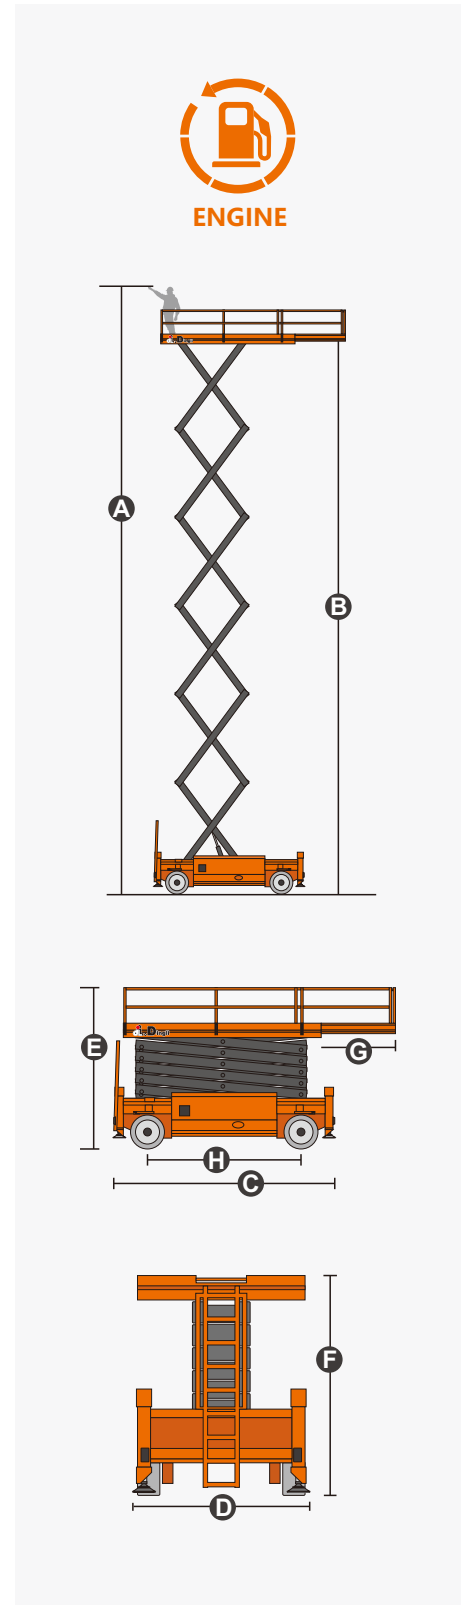

SPECIFICATIONS

Size	Metric	British
Max. Working Height A	22.00m	72ft 2in
Max. Platform Height B	20.00m	65ft 7in
Overall Length C	4.95m	16ft 3in
Overall Width D	2.46m	8ft 1in
Overall Height(Rails Up) E	3.86m	12ft 8in
Overall Height(Rails Down) F	3.00m	9ft 10in
Platform Size(Length×Width)	4.59m×2.25m	15ft 1in × 7ft 5in
Platform Extension Size G	2.70m	8ft 10in
Ground Clearance	0.40m	1ft 4in
Wheelbase H	3.30m	10ft 10in
Turning Radius(Inside/Outside)	1.25m/3.40m	4ft 1in/11ft 2in
Tyres	36×14-20	36×14-20

Performance		
S.W.L	750kg	1653lb
S.W.L On Extension	750kg	1653lb
Max. Occupants (Indoor/Outdoor)	4/4	4/4
Gradeability	40%	40%
Travel Speed(Stowed)	4.7km/h	2.92mph
Travel Speed(Raised)	0.4km/h	0.25mph
Max. Working Slope	X-2°/Y-3°	X-2°/Y-3°
Up/Down Speed	75/75sec	75/75sec

Weight		
Overall Weight	13000kg	28660lb

Power		
Diesel Engine	36.4kW/2600rpm	36.4kW/2600rpm
Diesel Tank	100L	26gal
Hydraulic Tank	150L	40gal

FEATURES

Standard Items

- Proportional Joystick Controls
- Self-Locking Gates
- Automatic One-Way Platform Extension Deck
- Four-Wheel Drive
- Four-Wheel Steering
- Automatic Braking System
- Self-Weight Lowering System
- Tubing Explosion-Proof System
- Onboard Fault Diagnostic System
- Tilt Alarm
- Motion Alarm
- Horn
- Hour Meter
- Hydraulic Oil Cooling System
- Flashing LED Beacon
- Foldable Guard Rails
- Drive Enable
- Manual Brake Release
- Lanyard Attachment Point
- Tie-Down And Lifting Points
- Automatic Leveling Hydraulic Outriggers
- Anti-Restart Engine Protection
- Emergency Pump
- Emergency Stop Button
- Platform Load Sense System
- Drivable At Full Height