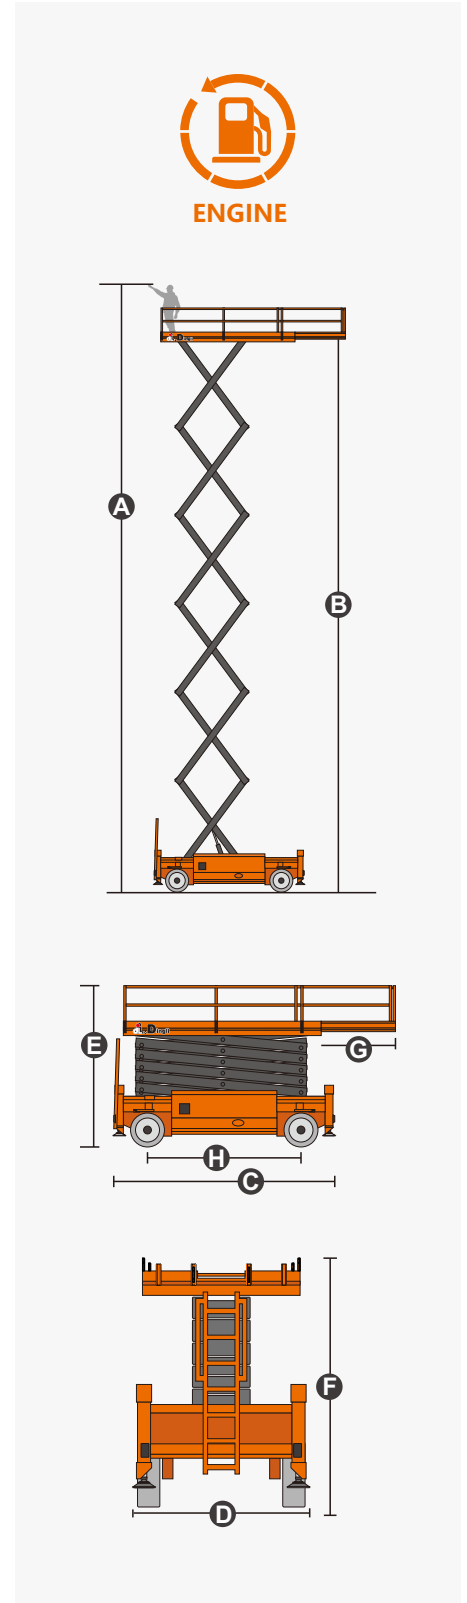

SPECIFICATIONS

Size	Metric	British
Max. Working Height A	19.00m	62ft 4in
Max. Platform Height B	17.00m	55ft 9in
Overall Length C	4.46m	14ft 8in
Overall Width D	2.29m	7ft 6in
Overall Height(Rails Up) E	3.60m	11ft 10in
Overall Height(Rails Down) F	2.75m	9ft
Platform Size(Length×Width)	4.06m×2.00m	13ft 4in×6ft 7in
Platform Extension Size G	2.00m	6ft 7in
Ground Clearance	0.40m	1ft 4in
Wheelbase H	2.85m	9ft 4in
Turning Radius(Inside/Outside)	1.00m/3.20m	3ft 3in/10ft 6in
Tyres	33×12-20	33×12-20

Performance		
S.W.L	680kg	1499lb
S.W.L On Extension	680kg	1499lb
Max. Occupants (Indoor/Outdoor)	4/4	4/4
Gradeability	40%	40%
Travel Speed(Stowed)	4.5km/h	2.80mph
Travel Speed(Raised)	0.6km/h	0.37mph
Max. Working Slope	X-2°/Y-3°	X-2°/Y-3°
Up/Down Speed	70/70sec	70/70sec

Weight		
Overall Weight	10530kg	23214lb

Power		
Diesel Engine	36.4kW/2600rpm	36.4kW/2600rpm
Diesel Tank	100L	26gal
Hydraulic Tank	135L	35gal

FEATURES

Standard Items

- Proportional Joystick Controls
- Self-Locking Gates
- Charging Indicator
- Four-Wheel Drive
- Four-Wheel Steering
- Four-Wheel Braking
- Self-Weight Lowering System
- Tubing Explosion-Proof System
- Onboard Fault Diagnostic System
- Tilt Alarm
- Motion Alarm
- Horn
- Hour Meter
- Hydraulic Oil Cooling System
- Charging Protection System
- Flashing LED Beacon
- Foldable Guard Rails
- Drive Enable
- Automatic One-Way Platform Extension Deck
- Manual Brake Release
- Lanyard Attachment Point
- Tie-Down And Lifting Points
- Automatic Leveling Hydraulic Outriggers
- Anti-Restart Engine Protection
- Emergency Pump
- Emergency Stop Button
- Platform Load Sense System
- Drivable At Full Height