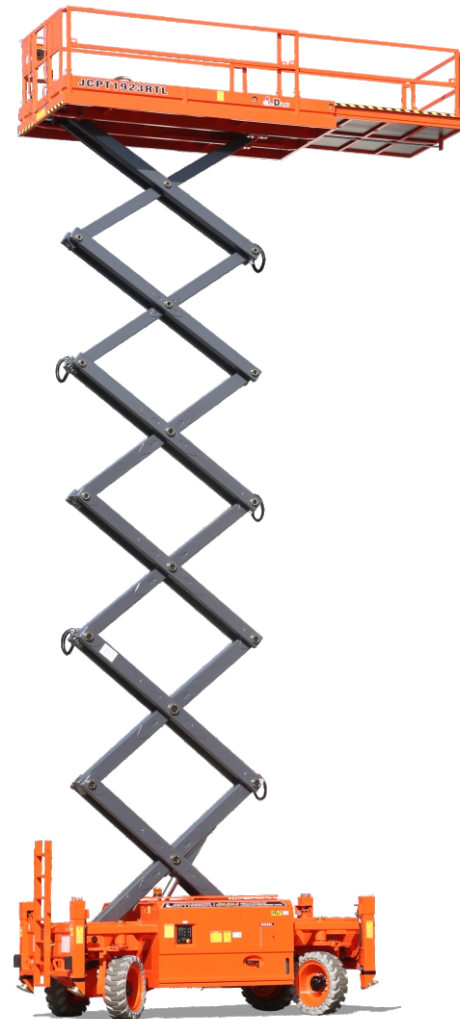

SPECIFICATIONS

Size	Metric	British
Max. Working Height A	19.00m	62ft 4in
Max. Platform Height B	17.00m	55ft 9in
Overall Length C	4.46m	14ft 8in
Overall Width D	2.29m	7ft 6in
Overall Height(Rails Up) E	3.60m	11ft 10in
Overall Height(Rails Down) F	2.75m	9ft
Platform Size(Length×Width)	4.06m×2.00m	13ft 4in×6ft 7in
Platform Extension Size G	2.00m	6ft 7in
Ground Clearance	0.40m	1ft 4in
Wheelbase H	2.85m	9ft 4in
Turning Radius(Inside/Outside)	1.00m/3.20m	3ft 3in/10ft 6in
Tyres	33×12-20	33×12-20

Performance		
S.W.L	680kg	1499lb
S.W.L On Extension	680kg	1499lb
Max. Occupants (Indoor/Outdoor)	4/4	4/4
Gradeability	40%	40%
Travel Speed(Stowed)	4.5km/h	2.80mph
Travel Speed(Raised)	0.6km/h	0.37mph
Max. Working Slope	X-2°/Y-3°	X-2°/Y-3°
Up/Down Speed	70/70sec	70/70sec

Weight		
Overall Weight	10530kg	23214lb

Power		
Diesel Engine	36.4kW/2600rpm	36.4kW/2600rpm
Diesel Tank	100L	26gal
Hydraulic Tank	135L	35gal

FEATURES

Standard Items

- Proportional Joystick Controls
- Self-Locking Gates
- Charging Indicator
- Four-Wheel Drive
- Four-Wheel Steering
- Four-Wheel Braking
- Self-Weight Lowering System
- Tubing Explosion-Proof System
- Onboard Fault Diagnostic System
- Tilt Alarm
- Motion Alarm
- Horn
- Hour Meter
- Hydraulic Oil Cooling System
- Charging Protection System
- Flashing LED Beacon
- Foldable Guard Rails
- Drive Enable
- Automatic One-Way Platform Extension Deck
- Manual Brake Release
- Lanyard Attachment Point
- Tie-Down And Lifting Points
- Automatic Leveling Hydraulic Outriggers
- Anti-Restart Engine Protection
- Emergency Pump
- Emergency Stop Button
- Platform Load Sense System
- Drivable At Full Height